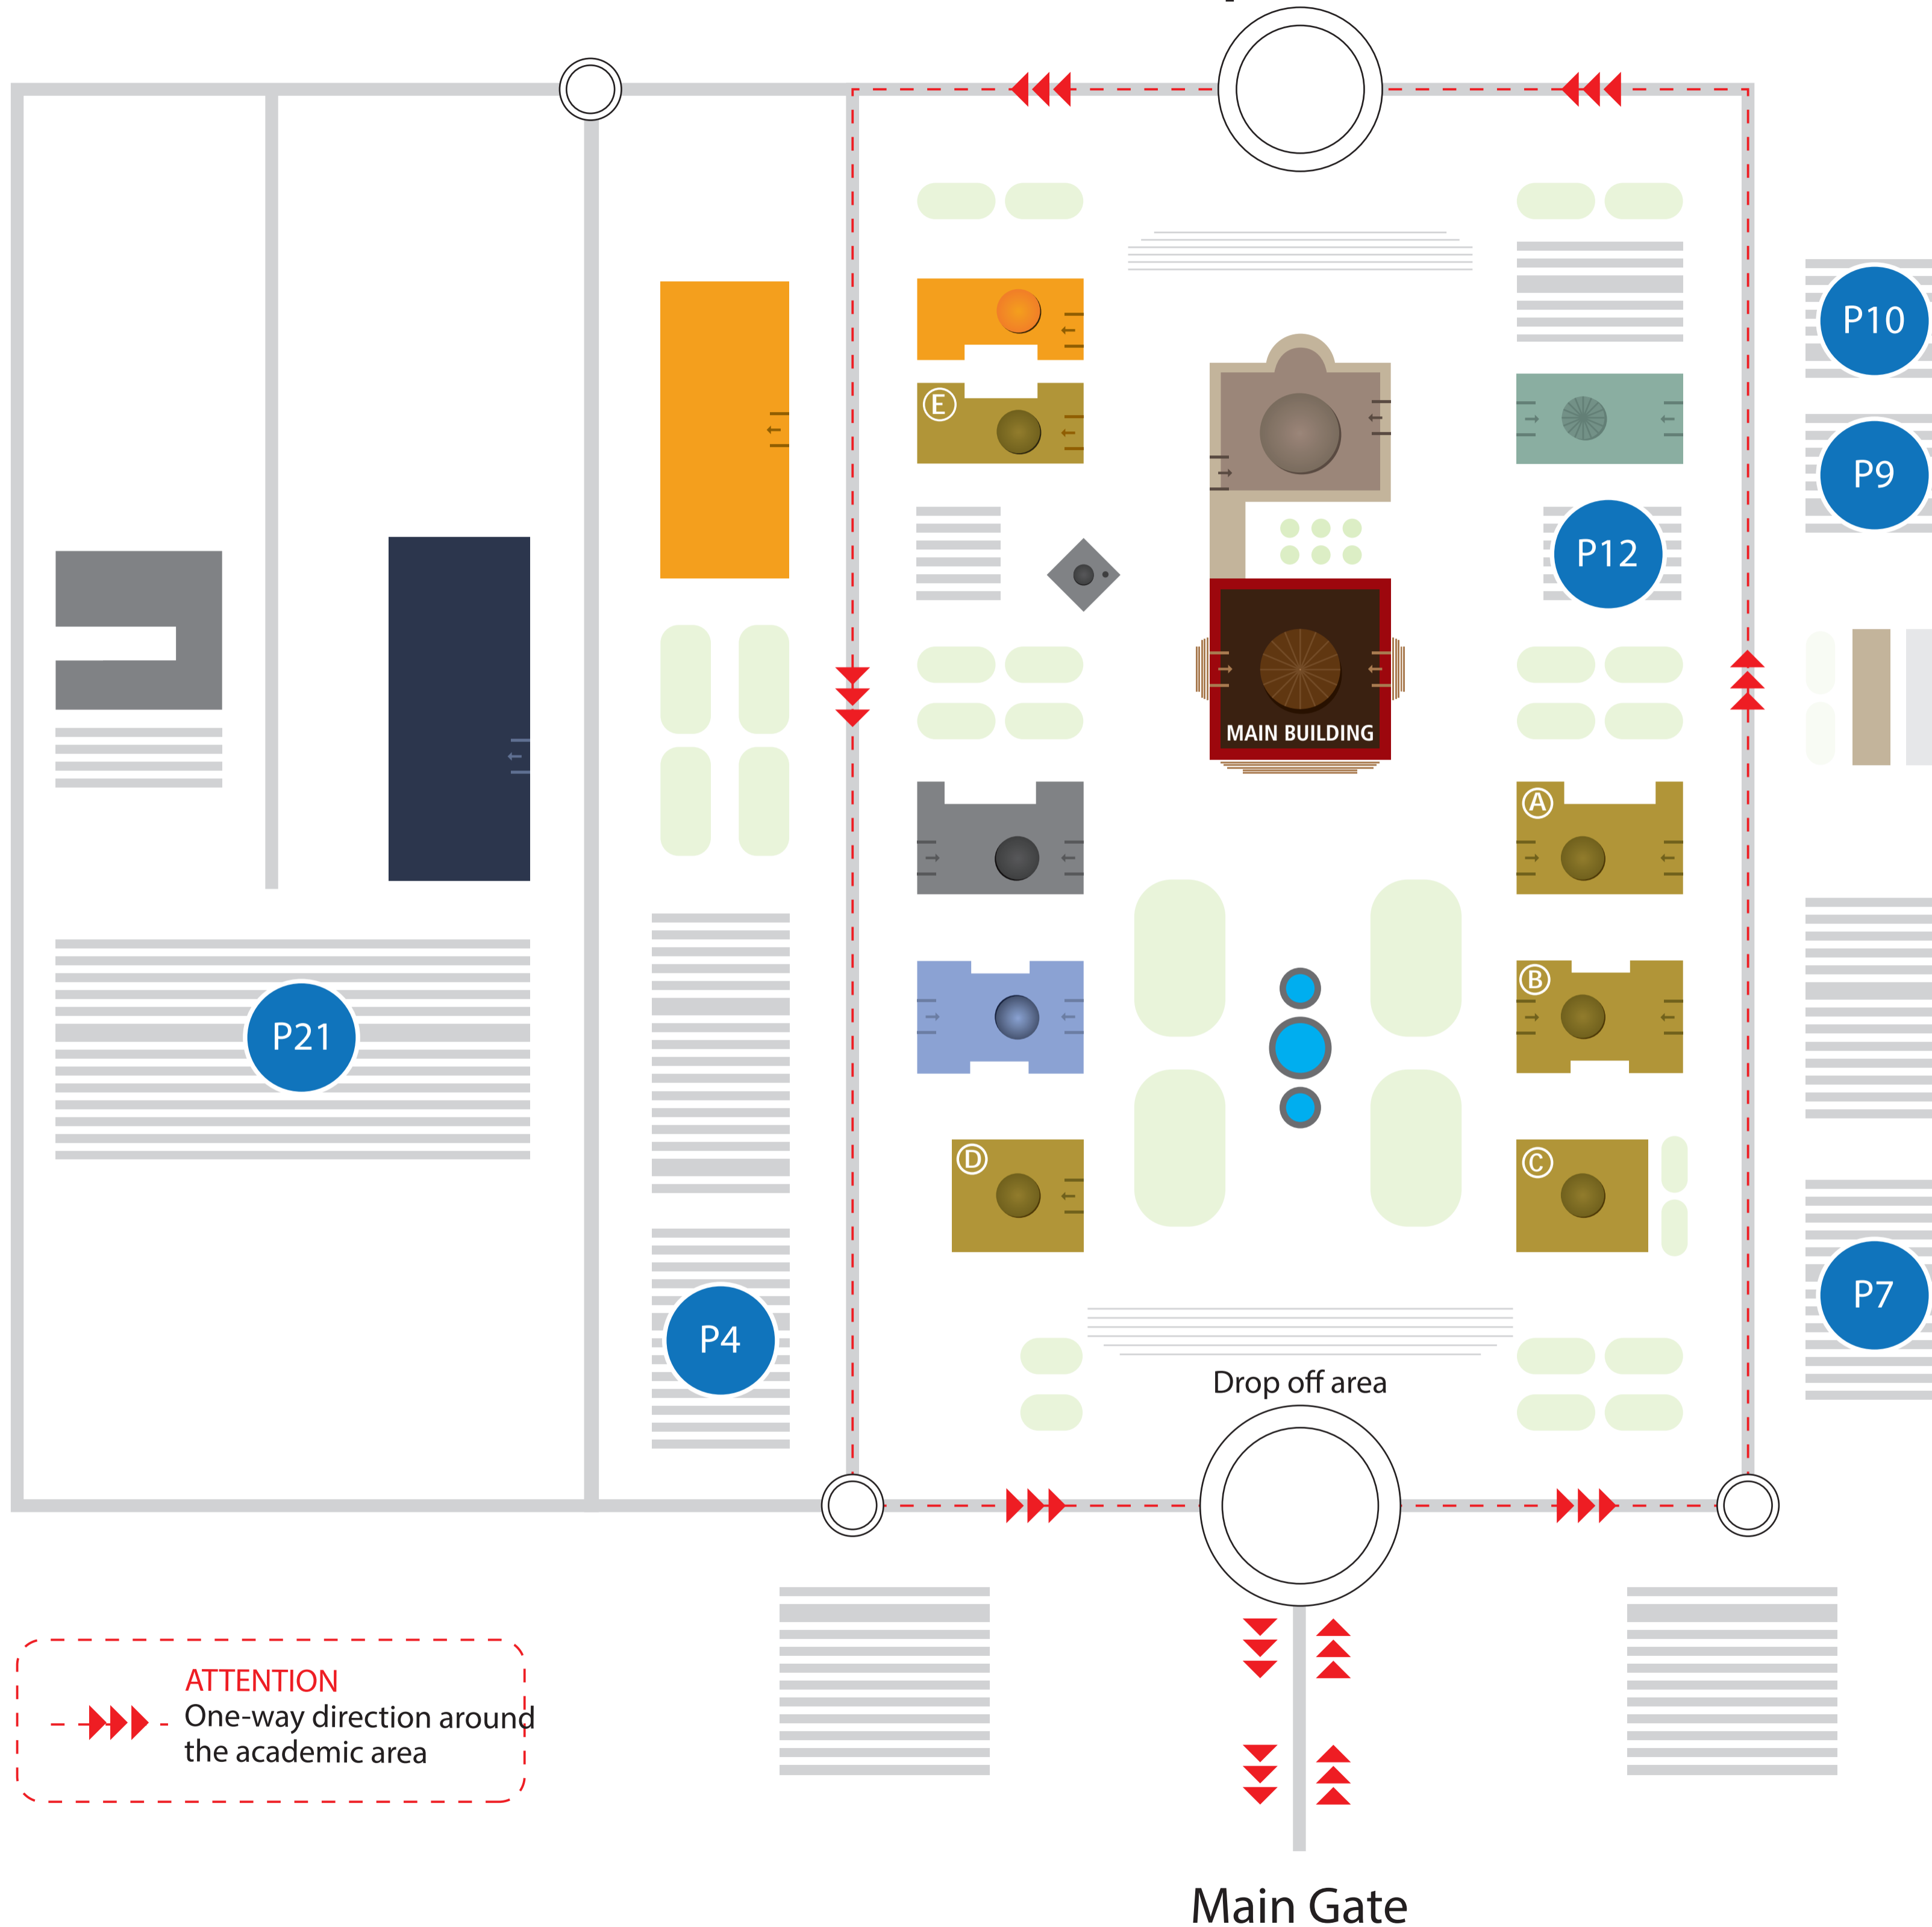

Airport Gate

ATTENTION
 One-way direction around the academic area

AMERICAN UNIVERSITY OF SHARJAH

Parking lots for students during the orientation events:

- P**
- P4
- P7
- P9
- P10
- P12
- P21

Events Location on Campus:

- ARCHITECTURE, ART AND DESIGN | CAAD Building
- ARTS AND SCIENCES | Arts Building
- ARTS AND SCIENCES | Chemistry Building
- ARTS AND SCIENCES | Physics Building
- ARTS AND SCIENCES | Language Building (LAN)
- ARTS AND SCIENCES | Humanities and Social Sciences (HSB)
- ENGINEERING | Engineering and Sciences Building
- BUSINESS ADMINISTRATION | SBA Building
- MAIN BUILDING